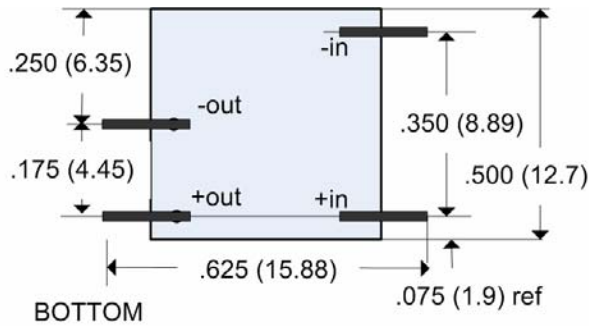

BEAR
POWER SUPPLIES

BPS SERIES HIGH RELIABILITY

Ultra-miniature, low profile isolated DC-DC converters

BPS0 – SMT package

BPS1 - Thru-hole package