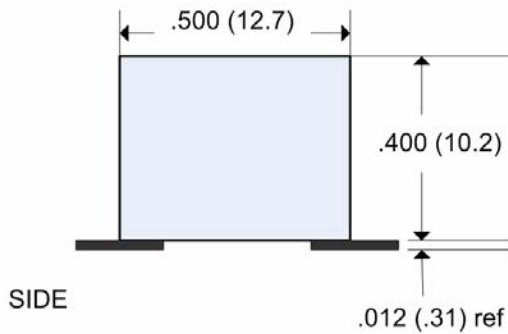

BEAR
POWER SUPPLIES

BPS SERIES HIGH RELIABILITY

Ultra-miniature, low profile isolated DC-DC converters

BPS0 – SMT package

BPS1 - Thru-hole package